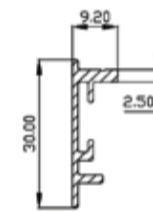

### Single Line Diagram

#### Profile Code

SDL-1048

CRI  $\geq 90$

TUNABLE  
WHITE

**CURVE SOFT 50**

**CURVE SOFT 50**

System Power	Dimensions
7W	L= 300mm W= 50mm, H= 31mm
14W	L= 600mm W= 50mm, H= 31mm
21W	L= 900mm W= 50mm, H= 31mm
28W	L= 1200mm W= 50mm, H= 31mm
56W	L= 2400mm W= 50mm, H= 31mm